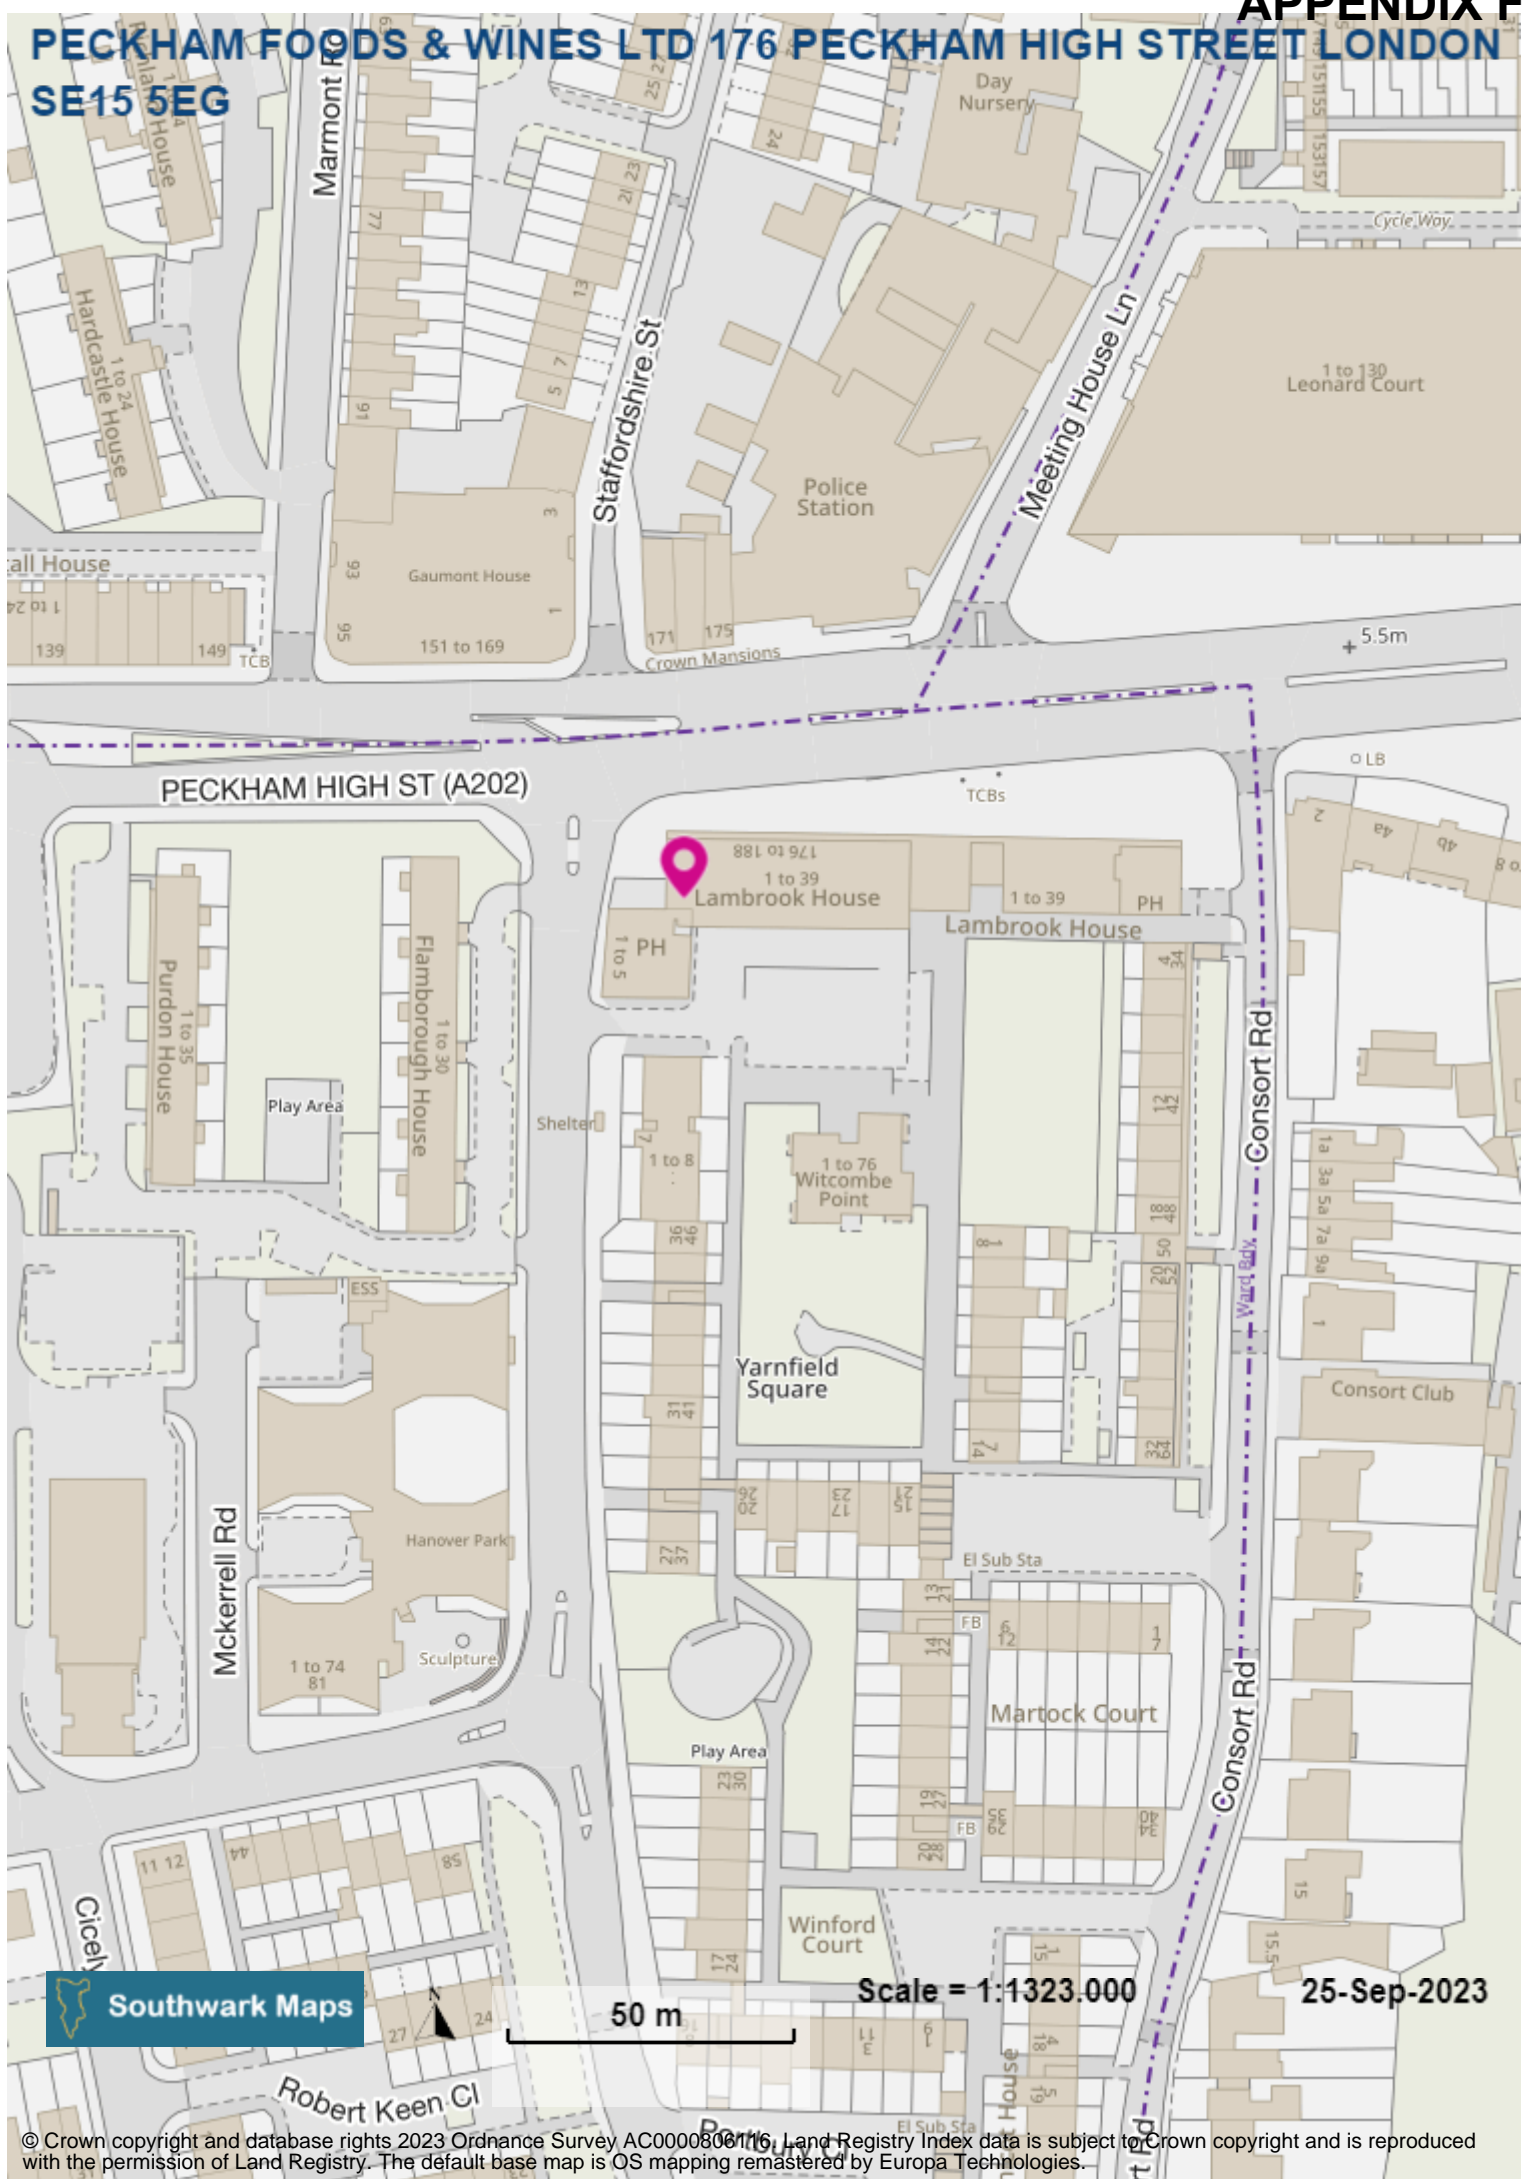

PECKHAM FOODS & WINES LTD 176 PECKHAM HIGH STREET LONDON SE15 5EG

PECKHAM HIGH ST (A202)

176 to 188
1 to 39
Lambrook House

1 to 76
Witcombe Point

Martock Court

25-Sep-2023

Southwark Maps

50 m

Scale = 1:1323,000